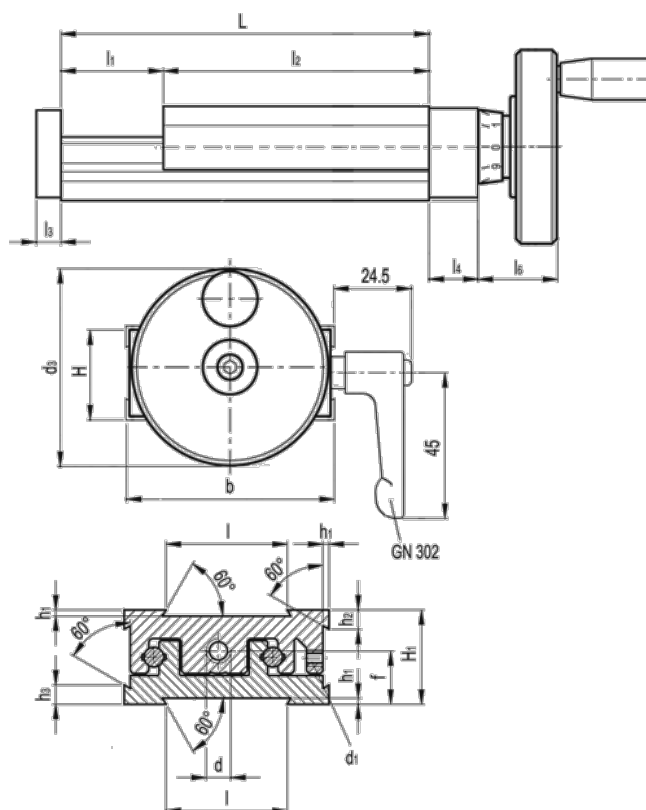

Data Sheet

Article number: 20773022

Description: Adjustable slide unit
GN 900-80-195-75-H-2

Measures

b = 80	h2 = 10.0
d = M8x1	h3 = 10.0
d1 = M5	l = 50
d3 = 80	L - l1 = 195-75
f = 20.5	l2 = 120
H = 35.5	l3 = 8
h1 = 2.0	l4 = 16
H1 = 36	l6 = 31